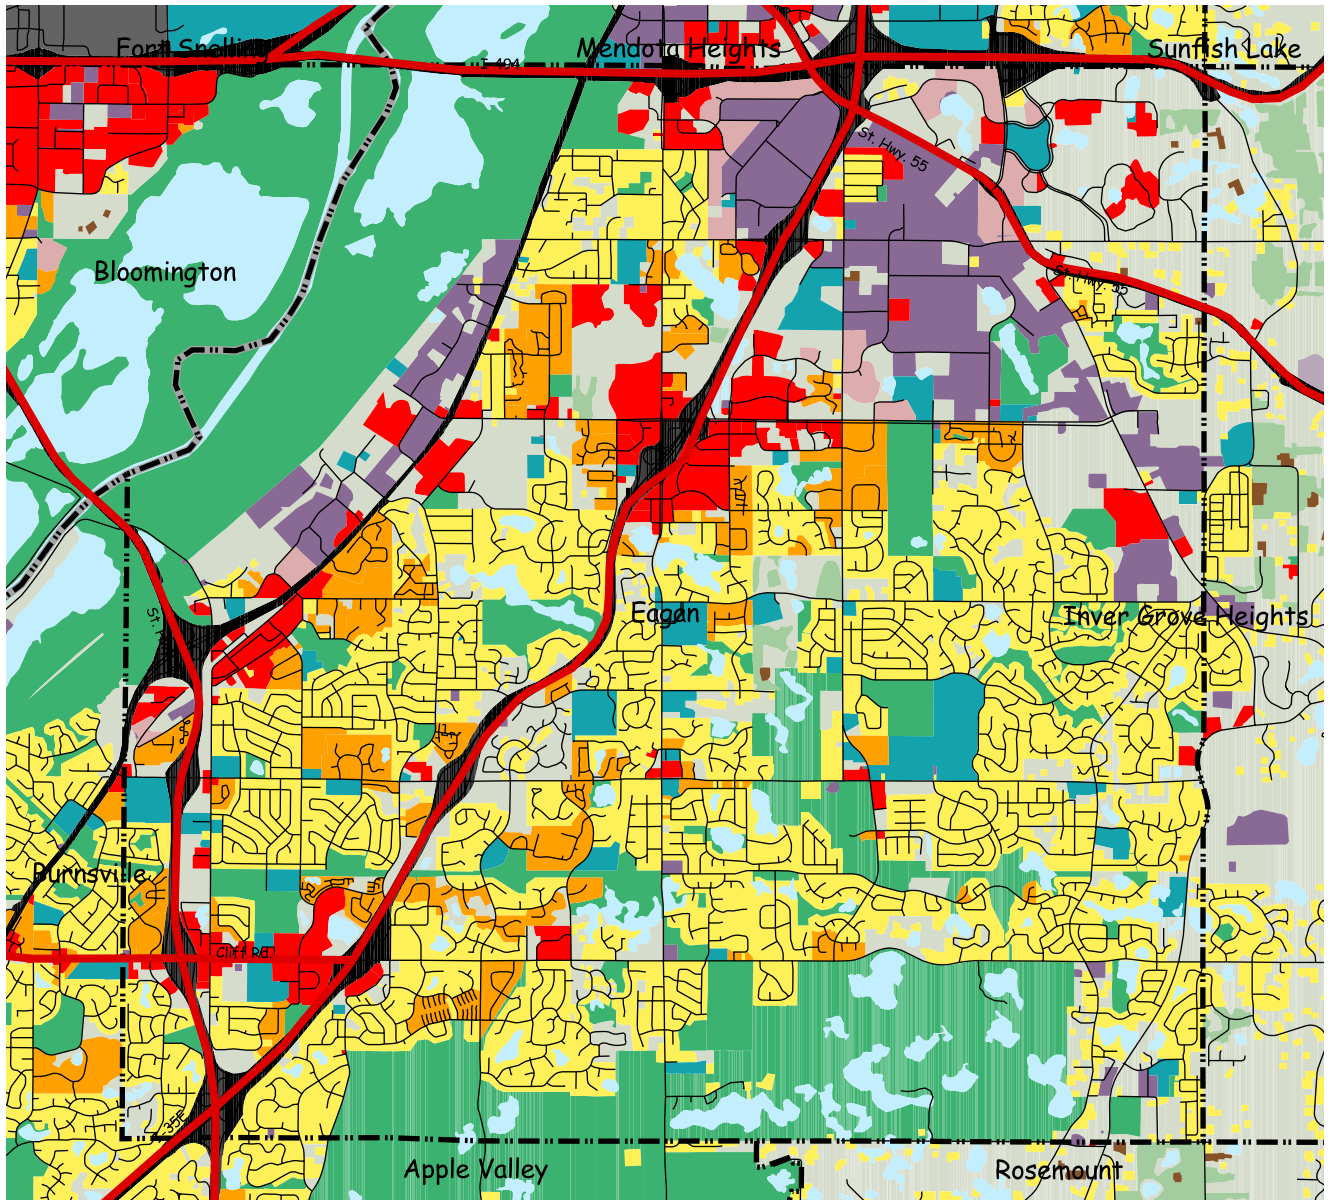

# 2000 Generalized Land Use Eagan

- Single Family Residential
- Multi-Family Residential
- Commercial
- Industrial
- Institutional
- Mixed Use

- Extractive
- Parks, Recreation & Preserves
- Undeveloped
- Open Water
- Agriculture
- Farmsteads

- Airports
- Major Vehicular Rights-of-Way
- Railways
- Community Boundaries
- County Boundaries
- Local Roads
- Highways

0.9 0 0.9 1.8 2.7 Miles